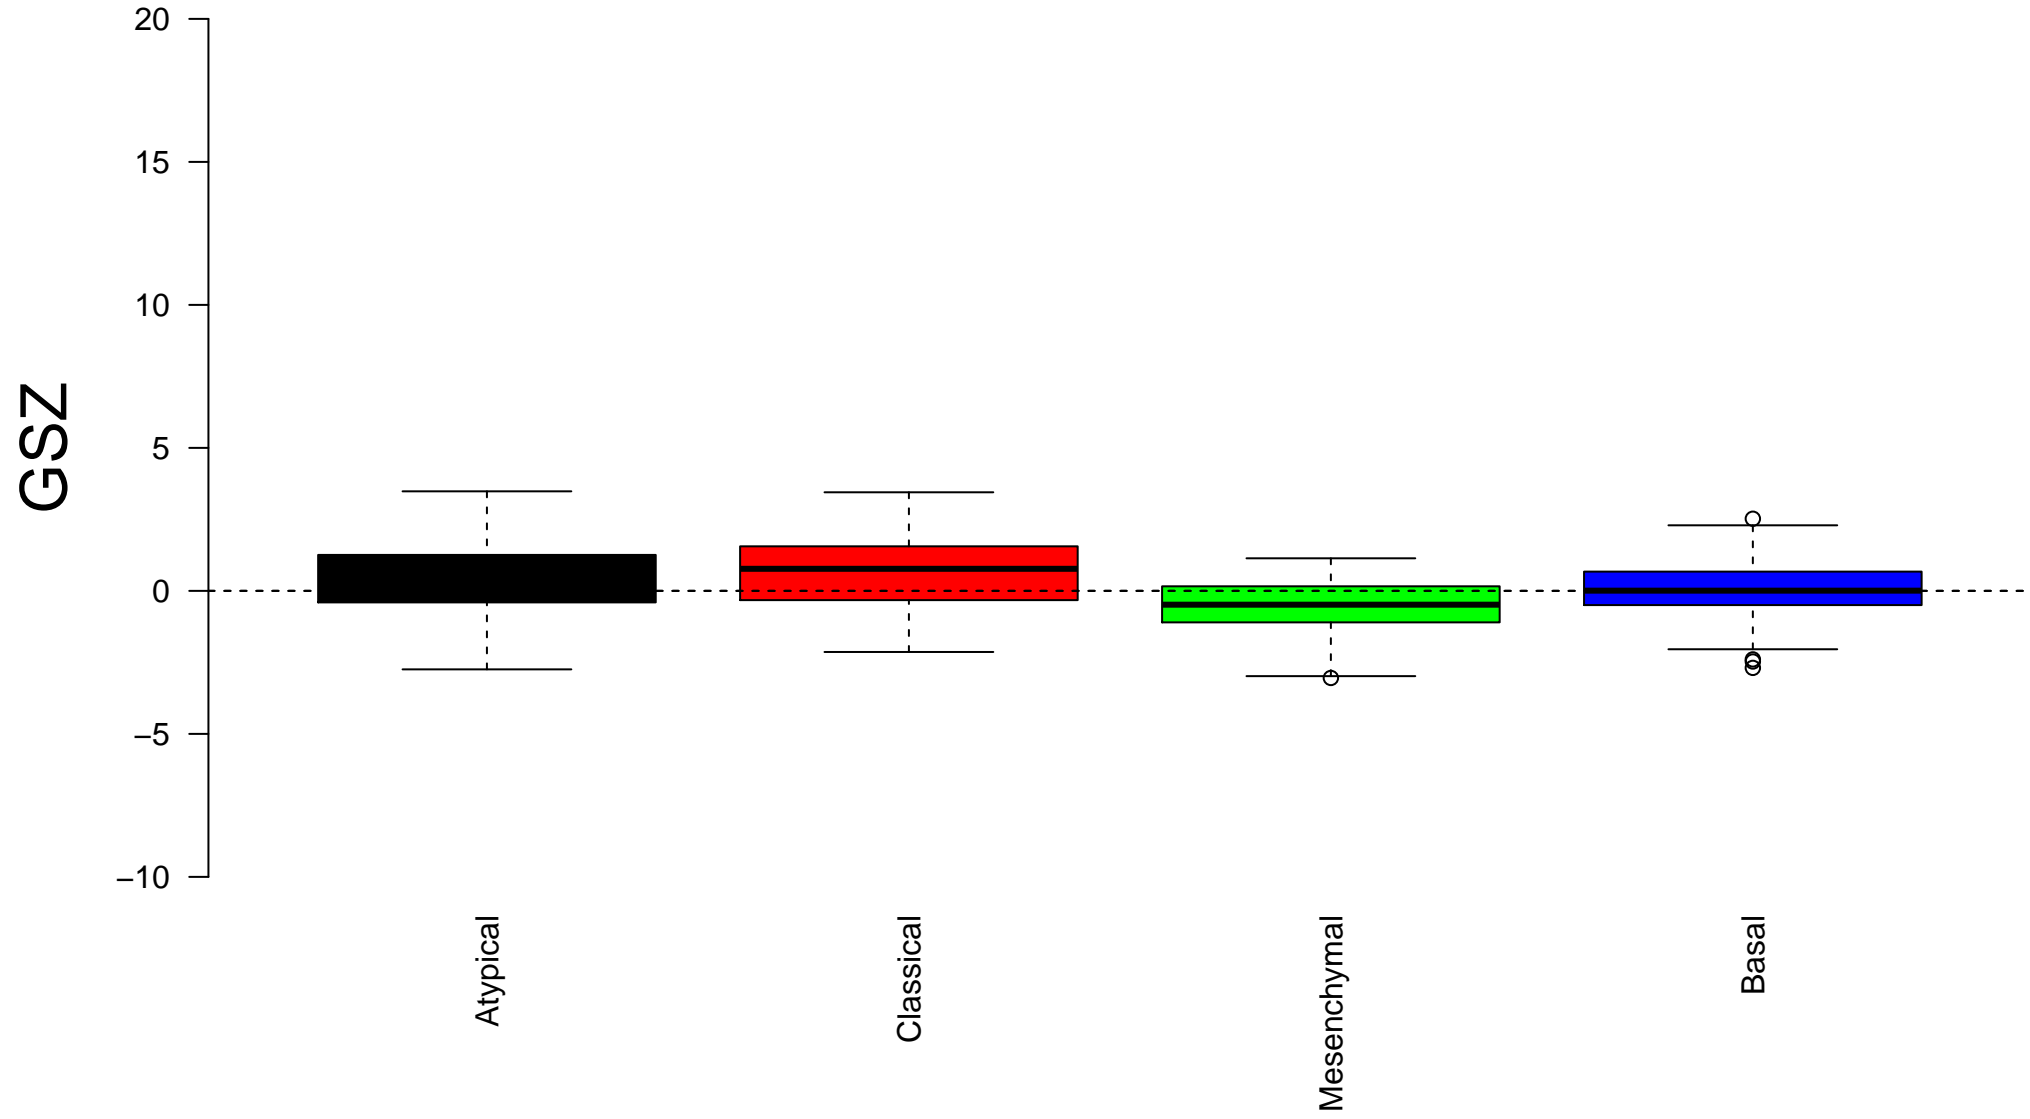

TURASHVILI_BREAST_CARCINOMA_DUCTAL_VS_LOBULAR_UP

TURASHVILI_BREAST_CARCINOMA_DUCTAL_VS_LOBULAR_UP

Enrichment in spots: TURASHVILI_BREAST_CARCINOMA_DUCTAL_VS_LOBULAR_UP

Expression of TURASHVILI_BREAST_CARCINOMA_DUCTAL_VS_LOBULAR_UP in Spot A

Δe

Expression of TURASHVILI_BREAST_CARCINOMA_DUCTAL_VS_LOBULAR_UP in Spot B

Δe

Expression of TURASHVILI_BREAST_CARCINOMA_DUCTAL_VS_LOBULAR_UP in Spot C

Δe

1.5

1.0

0.5

0.0

-0.5

-1.0

Expression of TURASHVILI_BREAST_CARCINOMA_DUCTAL_VS_LOBULAR_UP in Spot D

Δe

1.5

1.0

0.5

0.0

-0.5

-1.0

Expression of TURASHVILI_BREAST_CARCINOMA_DUCTAL_VS_LOBULAR_UP in Spot E

Δe

1.5

1.0

0.5